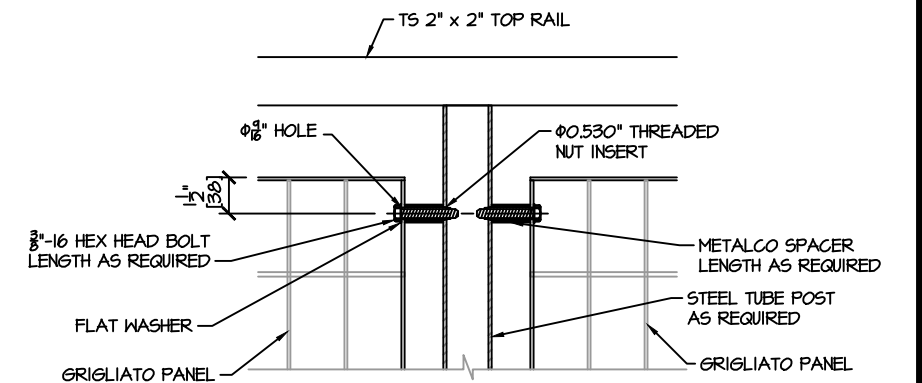

1 TYPICAL GRIGLIATO RAILING SYSTEM W/ SPACERS & TOP RAIL
 SKI SCALE: 1/2"=1'-0"

2 TYPICAL GRIGLIATO DETAIL
 SKI SCALE: 1-1/2"=1'-0"

NOTE:
 GRIGLIATO "A" SHOWN. MESH SIZES VARY WITH OTHER PANEL TYPES.

3 TYPICAL CONNECTION DETAIL
 SKI SCALE: 1-1/2"=1'-0"

DRAWN BY: BHD	 586 TERRITORIAL DRIVE - UNIT H BOLINGBROOK, IL 60440 TEL. (630) 971-9680 FAX (630) 971-9860	SHEET NO: SKI
CHECKED BY: FC		
SCALE: AS NOTED	TITLE: TYPICAL GRIGLIATO RAILING SYSTEM W/ SPACERS	
DATE: 01/29/11		