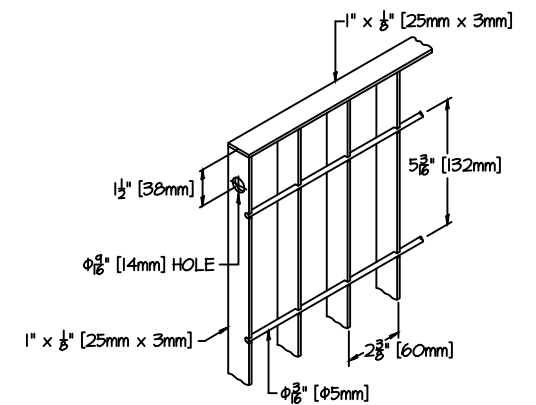

1 TYPICAL GRIGLIATO RAILING SYSTEM W/ SPACERS & TOP RAIL
 SKI SCALE: 1/2"=1'-0"

2 TYPICAL GRIGLIATO DETAIL
 SKI SCALE: 1-1/2"=1'-0"

NOTE:
 GRIGLIATO "A" SHOWN. MESH SIZES VARY WITH OTHER PANEL TYPES.

3 TYPICAL CONNECTION DETAIL
 SKI SCALE: 1-1/2"=1'-0"

DRAWN BY: BHD	 586 TERRITORIAL DRIVE - UNIT H BOLINGBROOK, IL 60440 TEL. (630) 971-9680 FAX (630) 971-9860	SHEET NO: SKI
CHECKED BY: FC		
SCALE: AS NOTED	TITLE: TYPICAL GRIGLIATO RAILING SYSTEM W/ SPACERS	
DATE: 01/29/11		